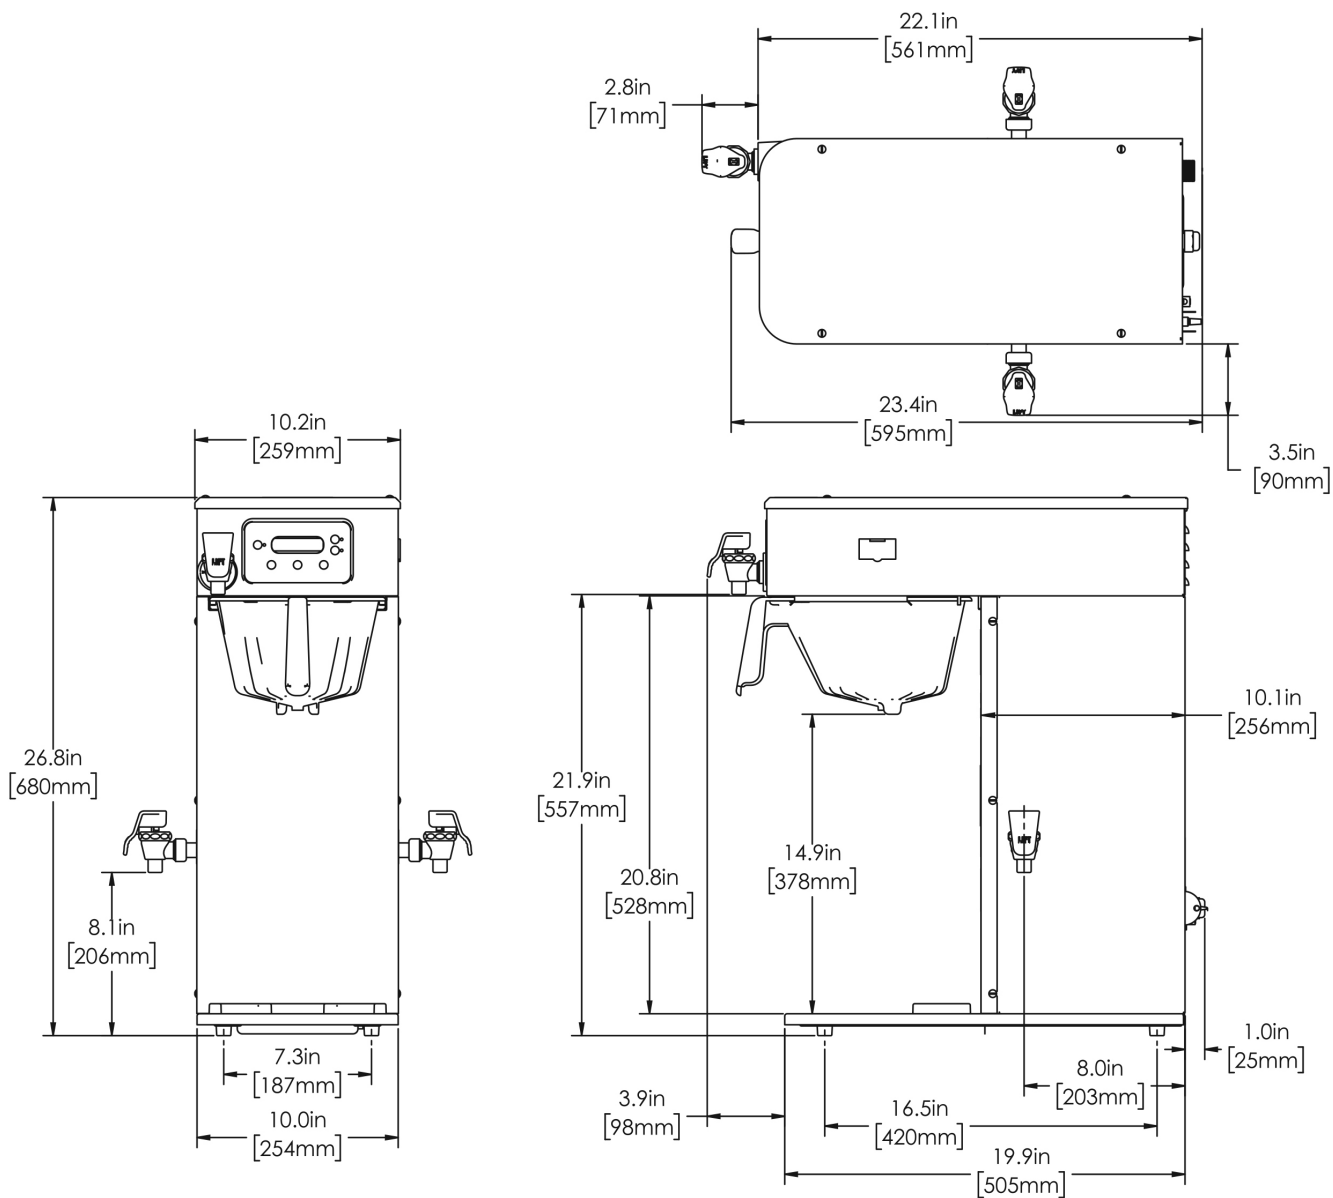

Agency:

Specifications

Product #: 53100.0502
Water Access: Plumbed
Interface: Wireless
Finish: Stainless
Funnel: Black Plastic Smart Funnel

Additional Features

Electrical & Capacity

Volts	Amps	Watts	Cord Attached	Plug Type	8oz cups/hr 236ml cups/hr	Input H ₂ O Temp.	Phase	# Wires plus Ground	Hertz
220-240	11.0-12.0	2400-2900	Yes	EURO 16A	141	60°F (15.5°C)	1	2	50-60

Plumbing Requirements

PSI	kPa	Fitting Supplied	Water Flow Required (GPM)
20-90	138-621	3/8" Male Flare Fitting	1.00

CAD Drawings

2D	Revit	KLC
•		

BUNN® reserves the right to change specifications and product design without notice. Such revisions do not entitle the buyer to corresponding changes, improvements, additions or replacements for previously purchased equipment. For most current specifications and other info visit bunn.com.

Created on:
08/29/2019

	Unit			Shipping				
	Width	Height	Depth	Width	Height	Depth	Weight	Volume
English	10.0 in.	26.8 in.	22.0 in.	10.2 in.	26.9 in.	21.2 in.	46.860 lbs	3.363 ft ³
Metric	25.4 cm	68.1 cm	55.9 cm	26.0 cm	68.3 cm	53.7 cm	21.256 kgs	0.095 m ³